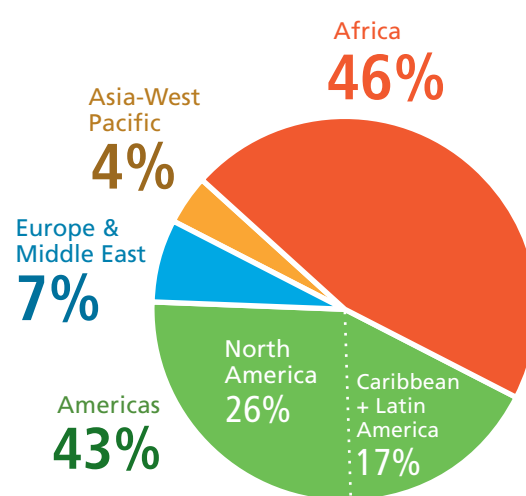

PRODUCED BY
Friends World Committee for Consultation
Section of the Americas
1506 Race Street, Philadelphia, PA 19102 USA
215. 241. 7250, americas@fwccamericas.org